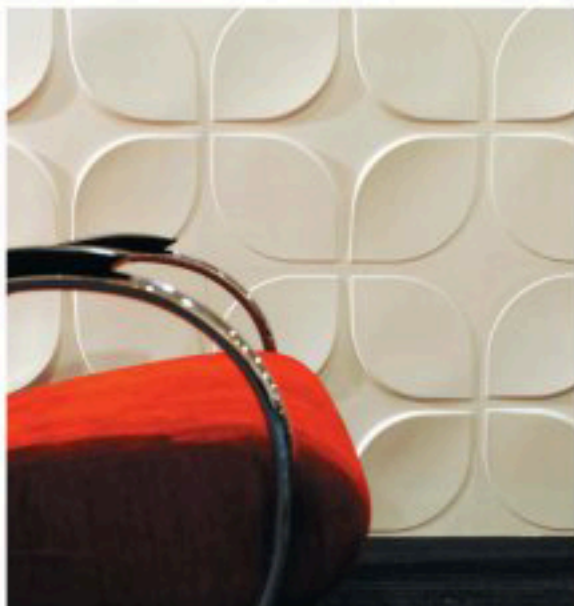

ROUGHING IT

A plain white wall is so passé, but if a feature wall or wallpaper is not your thing, a new wave of wall art products might be just the answer. This season, walls are all about texture and wall art manufacturers are busy trying to meet demand from consumers who just can't get enough of textured walls. WallArt Wall Decor offers a range of panels that can be easily installed and quickly painted in any colour you choose. Made from the fibrous residue that remains after the juice has been extracted from sugarcane stalks, the raw material in these panels is 100 per cent recycled. It is also one of the most renewable resources in the world – sugarcane can be harvested up to three times a year. The raw material in the panels is also compostable and biodegradable, so you can feel good about using this on-trend product. Head to www.wallartwalldecor.com.au for more.