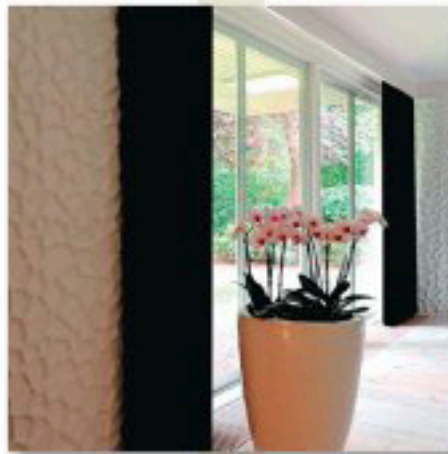

ROUGHING IT

A plain white wall is so passé, but if a feature wall or wallpaper is not your thing, a new wave of wall art products might be just the answer. This season, walls are all about texture and wall art manufacturers are busy trying to meet demand from consumers who just can't get enough of textured walls. WallArt Wall Decor offers a range of panels that can be easily installed and quickly painted in any colour you choose. Made from the fibrous residue that remains after the juice has been extracted from sugarcane stalks, the raw material in these panels is 100 per cent recycled. It is also one of the most renewable resources in the world – sugarcane can be harvested up to three times a year. The raw material in the panels is also compostable and biodegradable, so you can feel good about using this on-trend product. Head to www.wallartwalldecor.com.au for more.

How to make an absolutely stunning feature wall...

1. Visit the Wall Art display stand at Paint City Maroochydore
2. Ask our consultants how easy it is to apply and inquire about DIY options
3. Lets get artistic, investigate all the great paint options available
4. Install, remember we are on hand with all the advice you need
5. Invite your friends over and wait for the compliments